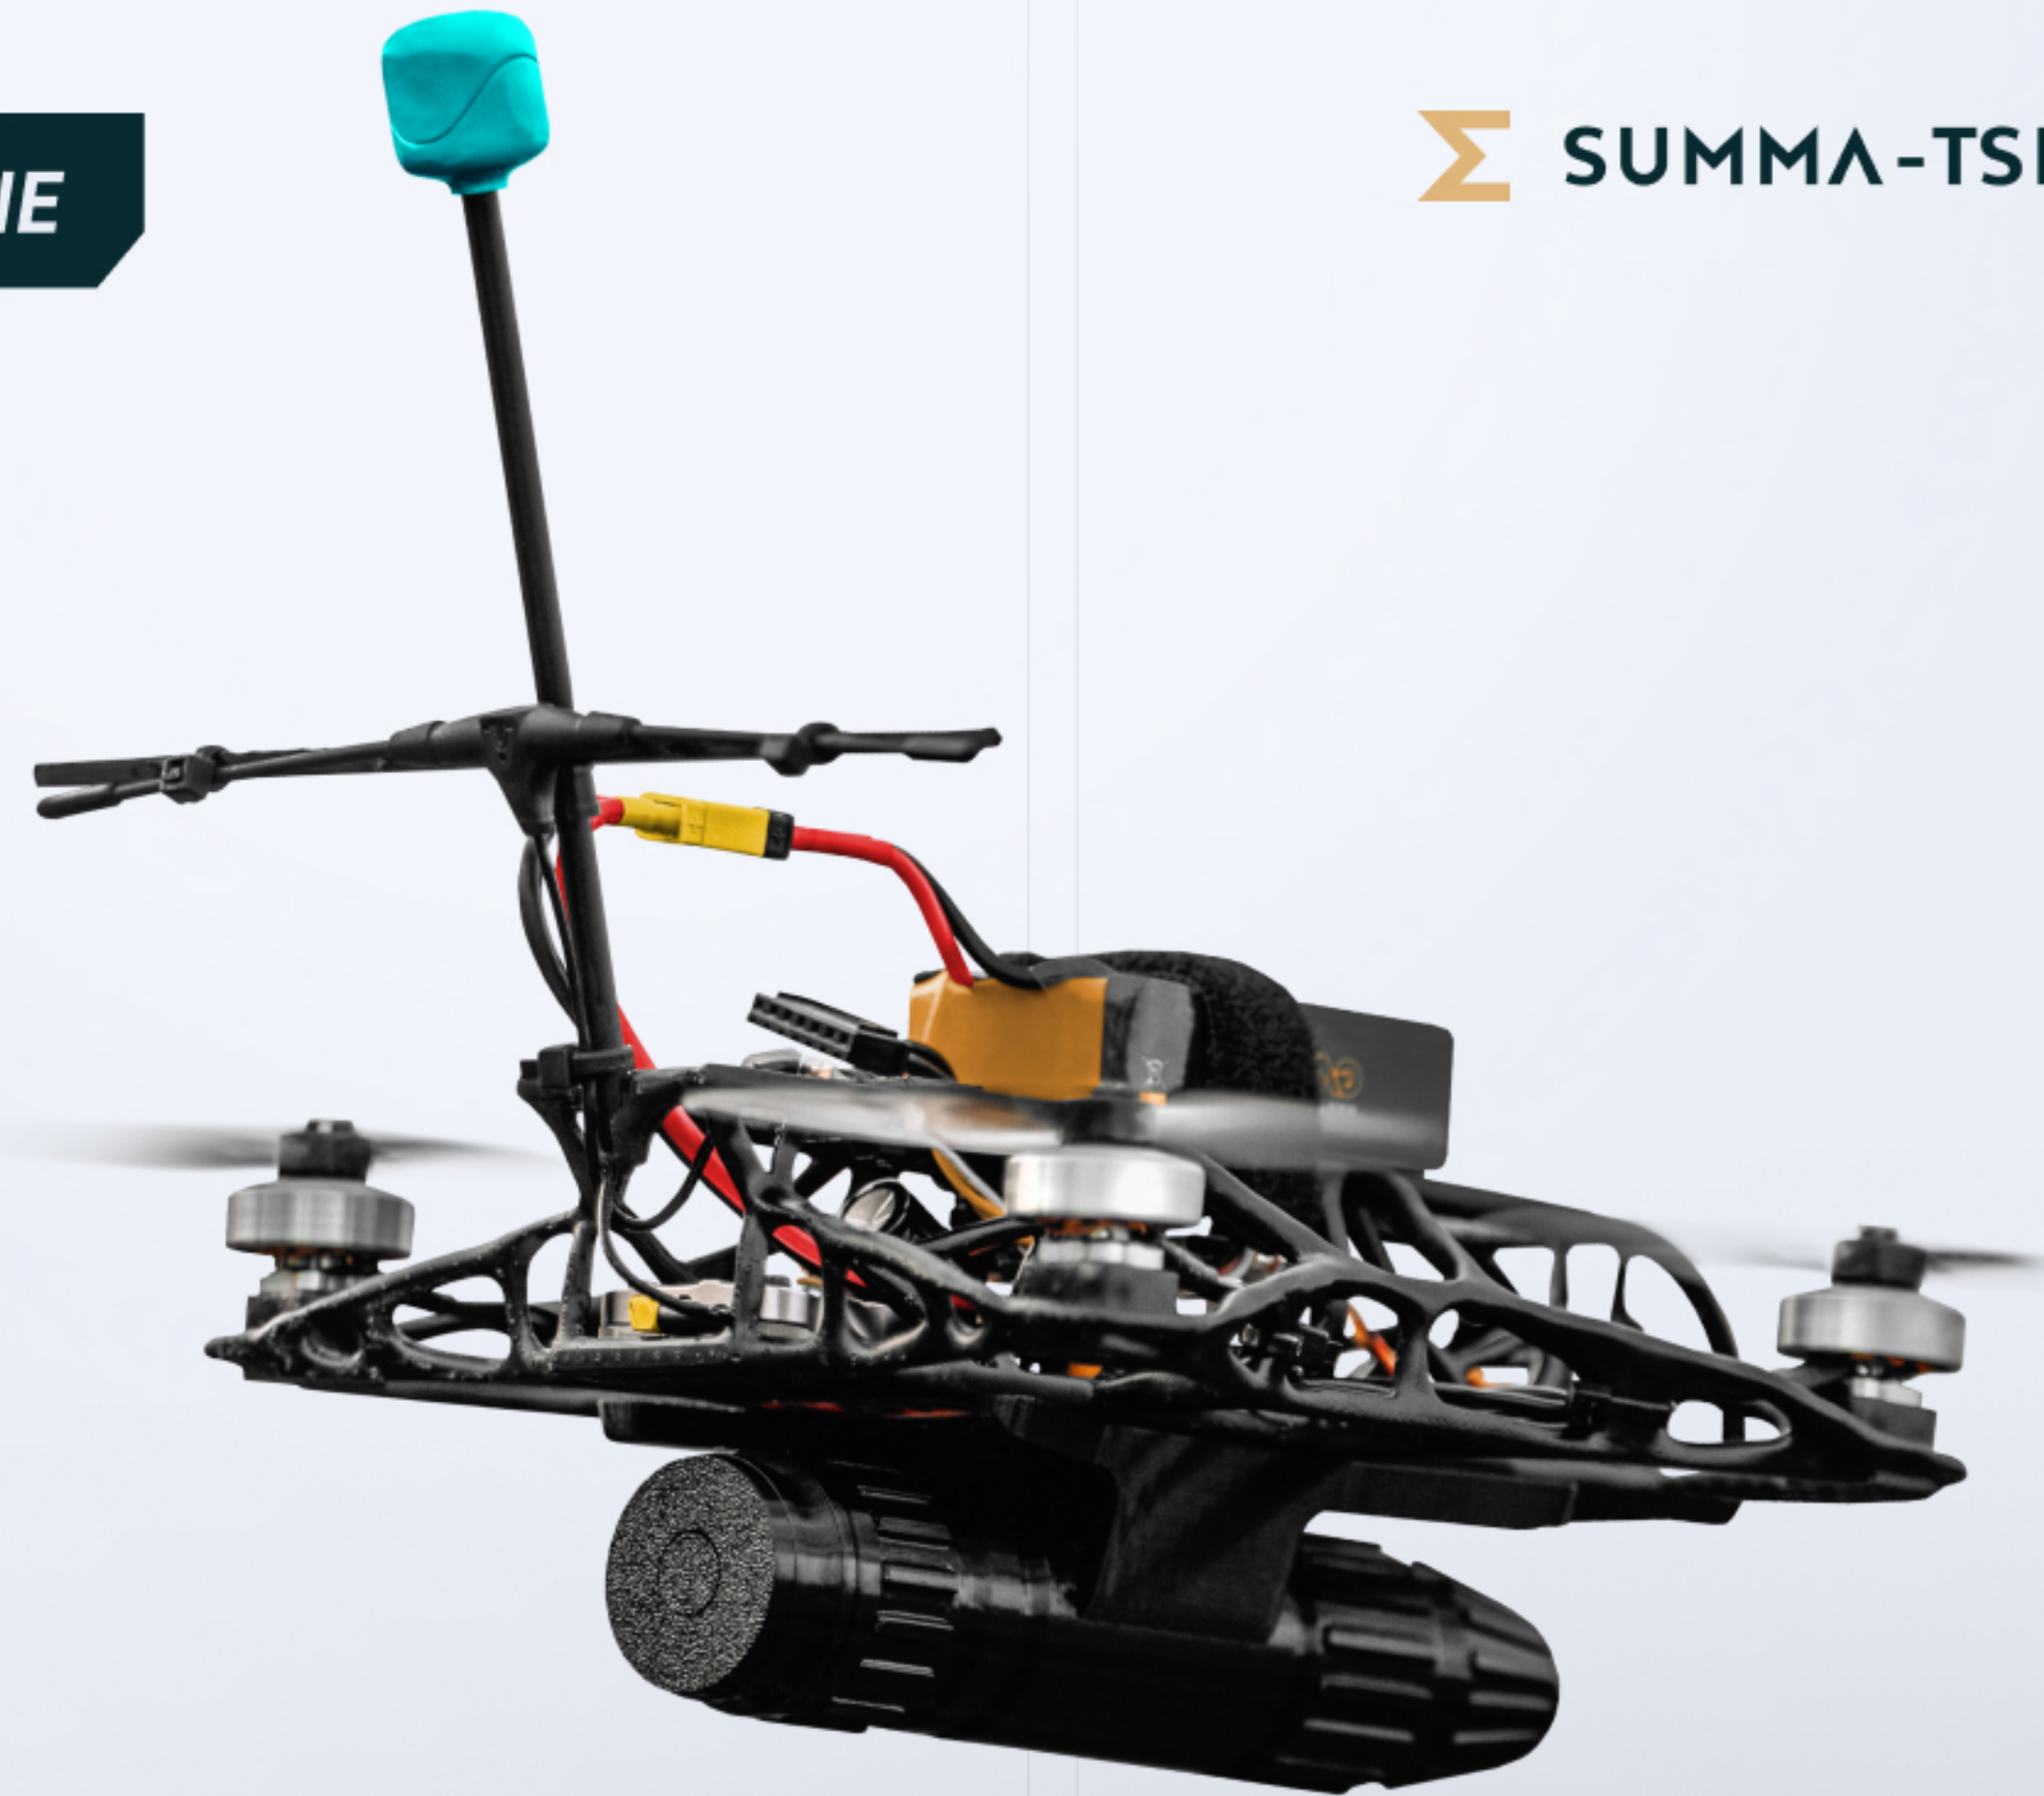

**Σ**  
**SUMMA-TSIR**

**ZEUS**

**2.5"**

# ZEUS 2.5

FPV-DRONE

SUMMA-TSIR

## 2.5 INCH MULTIROTOR-TYPE UAV

### ZEUS 2.5 SPECIFICATIONS

TYPE	MULTIROTOR
RANGE	2 KM
FLIGHT TIME	UP TO 8 MIN W/ PAYLOAD
ALTITUDE	500M
FLIGHT SPEED	7 M/S
MAX WIND SPEED	38 M/S
MAX SPEED	140 KM/H
FPV CAMERA	ANALOG
CONTROL STANDARD	TBS CROSSFIRE
CONTROL FREQUENCY	868 MHz
VIDEO STANDARD	PAL
VIDEO FREQUENCY	5.8 GHz
MAX PAYLOAD WEIGHT	300 g
WEIGHT	225 g W / PAYLOAD
DIMENSIONS (L/W/H)	168/144/32.2 MM